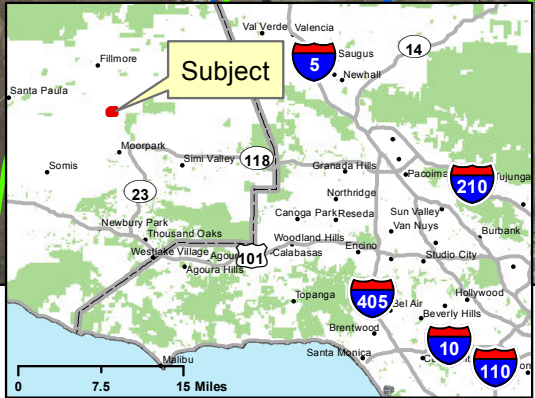

Happy Camp Canyon Regional Park

Agenda Item 11
SMMC
3/30/15

- USGS Blueline Streams
- Wayne J Sand and Gravel Mine Expansion Area
- Happy Camp Canyon Regional Park